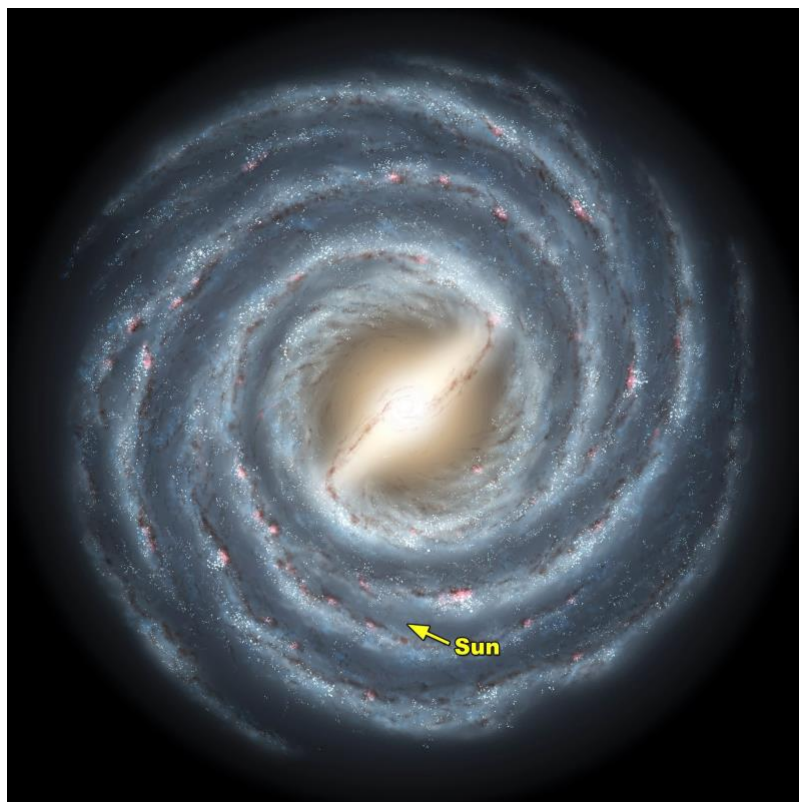

Milky Way Fact Sheet

The Milky Way is a barred spiral galaxy.

It is 100,000 light years across.

The Sun is 28,000 light years from its center.

It takes about 220 million years for the Sun to orbit around the center of the Milky Way.

There are over 200 billion stars in it.

There is a black hole at the center of the it.

Credit: NASA/JPL