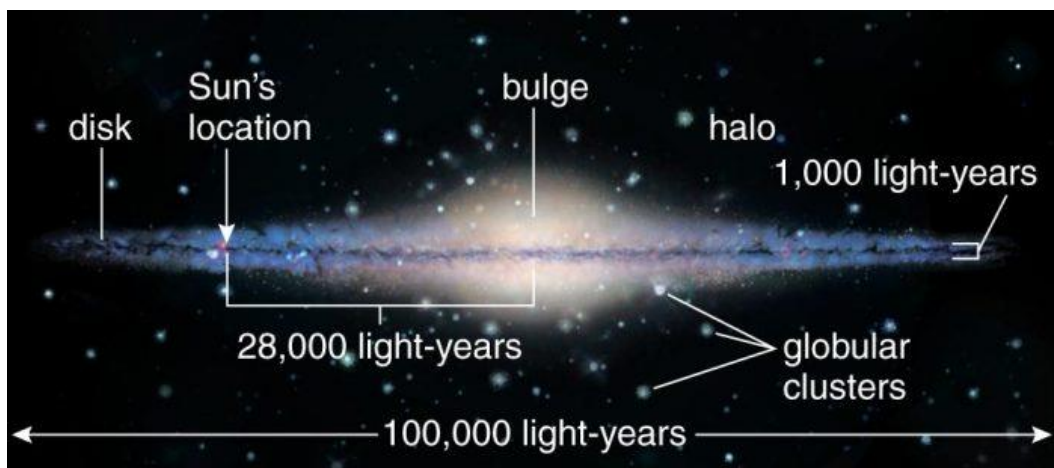

Milky Way Fact Sheet

The Milky Way is a barred spiral galaxy.

It is 100,000 light years across.

The Sun is 28,000 light years from its center.

It takes about 220 million years for the Sun to orbit around the center of the Milky Way.

There are over 200 billion stars in it.

There is a black hole at the center of the it.

Credit: NASA/JPL